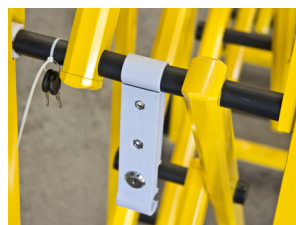

Extendable Yellow Cu-Barriers

Cusack

Code: B12275 Yellow Extendable Q-Barrier 1.3m x 4.8m (Extended)

Code: B12276 Yellow Extendable Q-Barrier 1.8m x 2.4m (Extended)

Code: B12277 Yellow Extendable Q-Barrier 1.8m x 4.8m (Extended)

Yellow Q-Barrier 1.3m x 4.8m
(Fully Extended)

Cusack Extendable Yellow Cu-Barriers

Perfect for providing security for public and private use.

From construction sites to leisure industries, for permanent fixtures and temporary solutions.

These unique and innovative barriers are made from aluminium alloy and have an attractive, retractable design with a quick and efficient installation.

Produced in high visibility yellow and high visibility reflectors for safety at night.

Sizes and Features

Sizes:

Yellow Q-Barrier 1.3m x 4.8m (Extended)

Yellow Q-Barrier 1.8m x 2.4m (Extended)

Yellow Q-Barrier 1.8m x 4.8m (Extended)

Tough and durable

Safety features; High visibility yellow and high visibility reflectors for safety at night.