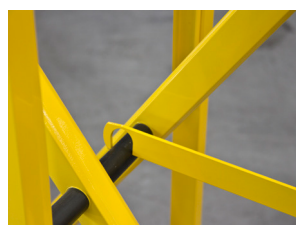

Extendable Yellow Cu-Barriers

Cusack

Code: B12275 Yellow Extendable Q-Barrier 1.3m x 4.8m (Extended)

Code: B12276 Yellow Extendable Q-Barrier 1.8m x 2.4m (Extended)

Code: B12277 Yellow Extendable Q-Barrier 1.8m x 4.8m (Extended)

Yellow Q-Barrier 1.3m x 4.8m
(Fully Extended)

Cusack Extendable Yellow Cu-Barriers

Perfect for providing security for public and private use.

From construction sites to leisure industries, for permanent fixtures and temporary solutions.

These unique and innovative barriers are made from aluminium alloy and have an attractive, retractable design with a quick and efficient installation.

Produced in high visibility yellow and high visibility reflectors for safety at night.

Sizes and Features

Sizes:

Yellow Q-Barrier 1.3m x 4.8m (Extended)

Yellow Q-Barrier 1.8m x 2.4m (Extended)

Yellow Q-Barrier 1.8m x 4.8m (Extended)

Tough and durable

Safety features; High visibility yellow and high visibility reflectors for safety at night.