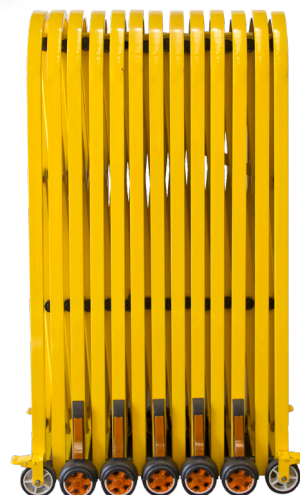

Extendable Yellow Cu-Barriers

Cusack

Code: B12275 Yellow Extendable Q-Barrier 1.3m x 4.8m (Extended)

Code: B12276 Yellow Extendable Q-Barrier 1.8m x 2.4m (Extended)

Code: B12277 Yellow Extendable Q-Barrier 1.8m x 4.8m (Extended)

Yellow Q-Barrier 1.3m x 4.8m
(Fully Extended)

Cusack Extendable Yellow Cu-Barriers

Perfect for providing security for public and private use.

From construction sites to leisure industries, for permanent fixtures and temporary solutions.

These unique and innovative barriers are made from aluminium alloy and have an attractive, retractable design with a quick and efficient installation.

Produced in high visibility yellow and high visibility reflectors for safety at night.

Sizes and Features

Sizes:

Yellow Q-Barrier 1.3m x 4.8m (Extended)

Yellow Q-Barrier 1.8m x 2.4m (Extended)

Yellow Q-Barrier 1.8m x 4.8m (Extended)

Tough and durable

Safety features; High visibility yellow and high visibility reflectors for safety at night.